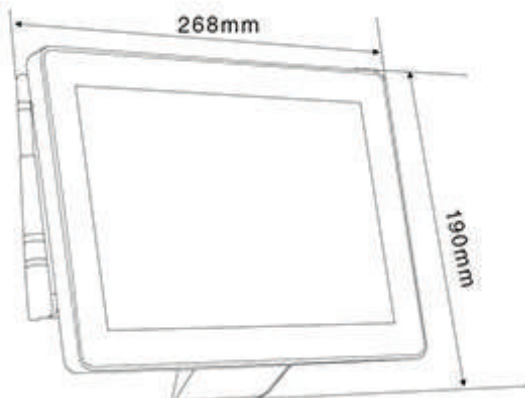

Features

- ★ Bezel Free Tablet-like Touch Screen
- ★ 10.1 Inches Screen
- ★ Easy Operation
- ★ Fashionable and Elegant Appearance

Shopping Centre

Pharmacy

Clothes Store

Supermarket

Model: **GS-X1** Touch Price Checker

GS-X1

Main Feature

Wall-Mounted

1D/2D barcode scanner

Back side

IO Interface

Main Specification

Processor	Intel J1800 2.41GHz Dual-core Processor
Memory	DDRIII 2G/4G
Hard disk	32G/64G/128G SSD
Panel	10.1" Inches Capacitive touch LED screen
Touch screen	True Flat Capacitive Touch
Resolution	1280*800
Power supply	Input:110V-240V 50/63Hz 2A, Output:12V DC 8A 96W MAX
OS	Windows7/ POS Ready 7/ Windows8.1/ Windows 10